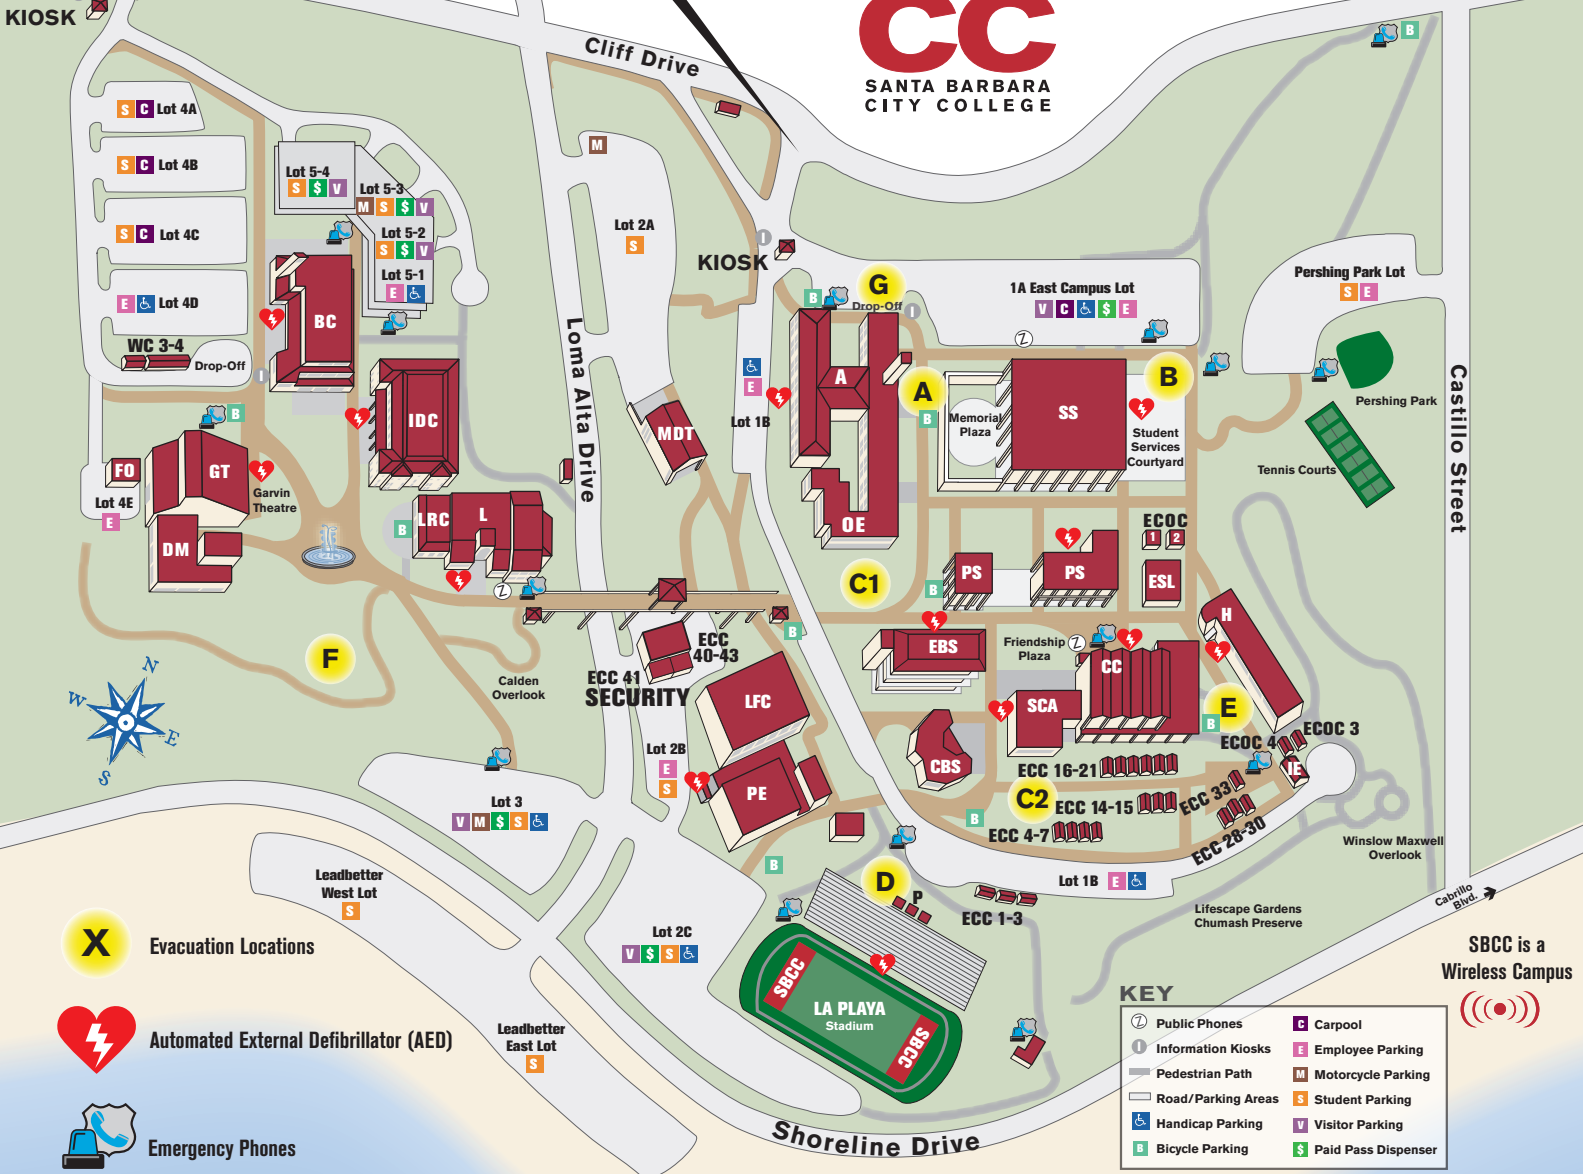

WEST CAMPUS ENTRANCE

EAST CAMPUS ENTRANCE

**SB
CC**
SANTA BARBARA
CITY COLLEGE

X Evacuation Locations

Automated External Defibrillator (AED)

Emergency Phones

SBCC is a Wireless Campus

CODE	DESTINATION	BUILDING
A	Administration	Administration
SS	Admissions/Student Services	Student Services
SS	Assessment Office	Student Services
H	Atkinson Art Gallery	Humanities
CBS	Bookstore	Bookstore
BC	Business/Communication Center	Business/Communication Center
CC	Cafeteria	Campus Center
CC	Campus Center	Campus Center
SS	Career Center	Student Services
COSACA	Cosmetology	SBCC Cosmetology Academy 5160 Hollister Avenue
SS	Counseling	Student Services
SS	Disabled Student Programs & Services	Student Services
DM	Drama/Music	Drama/Music
EBS	Earth & Biological Sciences	Earth & Biological Sciences
ECC	East Campus Classrooms	East Campus Classrooms
ECOC 1	East Campus Office Center I	East Campus Office Center I
ECOC 2	East Campus Office Center II	East Campus Office Center II
ECOC 3	East Campus Office Center III	East Campus Office Center III
ECOC 4	East Campus Office Center IV	East Campus Office Center IV
CC	East Campus Snack Shop	Campus Center
ESL	ESL Center	ESL Center
SS	Extended Opportunity Programs and Services (EOPS)	Student Services
FO	Facilities & Operations	Facilities & Operations
ECC 40	Faculty Resource Center	ECC 40
BC	Fé Bland Forum	Business/Communication Center
SS	Financial Aid	Student Services
A	Foundation for SBCC	Administration
GT	Garvin Theatre	Garvin Theatre
SS	Health Services	Student Services

CODE	DESTINATION	BUILDING
SCA	Hotel/Restaurant/Culinary	School of Culinary Arts
CC	Housing Information	Campus Center
SS	Human Resources	Student Services
H	Humanities	Humanities
A	Information	Administration
IDC	Interdisciplinary Center	Interdisciplinary Center
IE	International Education Center	International Education Center
SCA	John Dunn Gourmet Dining Room	School of Culinary Arts
SCA	JSB Café	School of Culinary Arts
DM	Jurkowitz Theatre	Drama/Music
LA PLAYA	La Playa Stadium	La Playa Stadium
LRC	Learning Resources Center	Learning Resources Center
LFC	Life Fitness Center	Sports Pavilion
L	Luria Library	Luria Library
MDT	Marine Diving Technologies	Marine Diving Technologies
OE	Occupational Education	Administration
C	Orfalea Early Learning Center	365 Loma Alta Drive
PS	Physical Science	Physical Science
P	Press Center	Luria Conference/Press Center
ECC 42	Receiving/Purchasing	ECC 42
SS	Registration	Student Services
SECURITY	Schott Campus Security Office	310 West Padre Street
PE	Sports Pavilion	ECC 41
CC	Student Activities	Sports Pavilion
SS	Student Services/Admissions	Campus Center
IE	Study Abroad Office	Student Services
CC	The Channels	International Education Center
SS	Transfer Center	Campus Center
ECOC 1	Veterans Assistance	Student Services
WAKE	Wake Campus	East Campus Office Center I, Rm. 7
BC	West Campus Snack Shop	300 North Turnpike Avenue
		Business/Communication Center